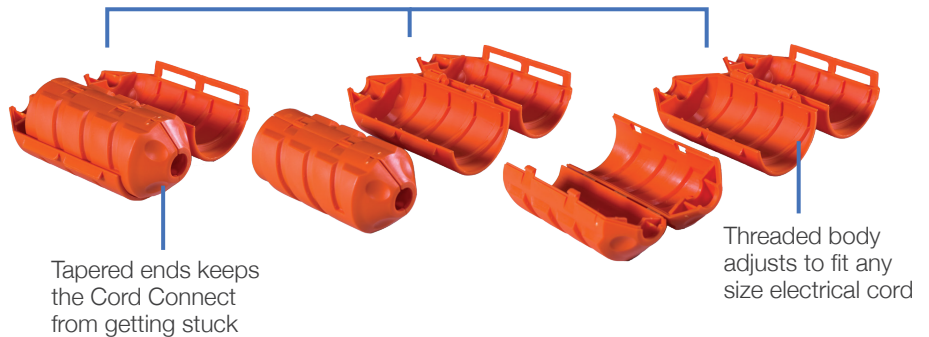

The Cord Connect:

- locks cords together
- features tapered ends
- snaps on/off
- features a watertight gasket
- UV protected
- made of durable all weather plastic
- very inexpensive
- available in safety orange or landscape green

Simple design allows for use even with heavy duty gloves