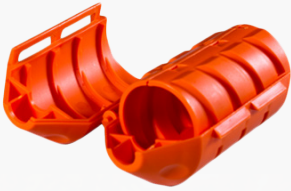

Cord Connect™

Eliminates disruptive disconnects with your power cords

The latest version of the breakthrough Cord Connect cord lock features a “clamshell” design that enables you to simply close the Cord Connect around each end of the cord, and then twist to lock the cords together. The tapered ends will ensure the Cord Connect pulls smoothly without getting caught.

certified to a watertight rating of IPX1-IPX5

The Cord Connect:

- locks cords together
- features tapered ends
- snaps on/off
- features a watertight gasket
- UV protected
- made of durable all weather plastic
- very inexpensive
- available in safety orange or landscape green