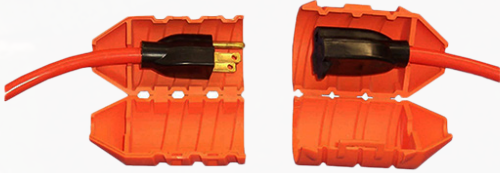

Cord Connect™

Eliminates disruptive disconnects with your power cords

The latest version of the breakthrough Cord Connect cord lock features a “clamshell” design that enables you to simply close the Cord Connect around each end of the cord, and then twist to lock the cords together. The tapered ends will ensure the Cord Connect pulls smoothly without getting caught.

certified to a watertight rating of IPX1-IPX5

The Cord Connect:

- locks cords together
- features tapered ends
- snaps on/off
- features a watertight gasket
- UV protected
- made of durable all weather plastic
- very inexpensive
- available in safety orange or landscape green